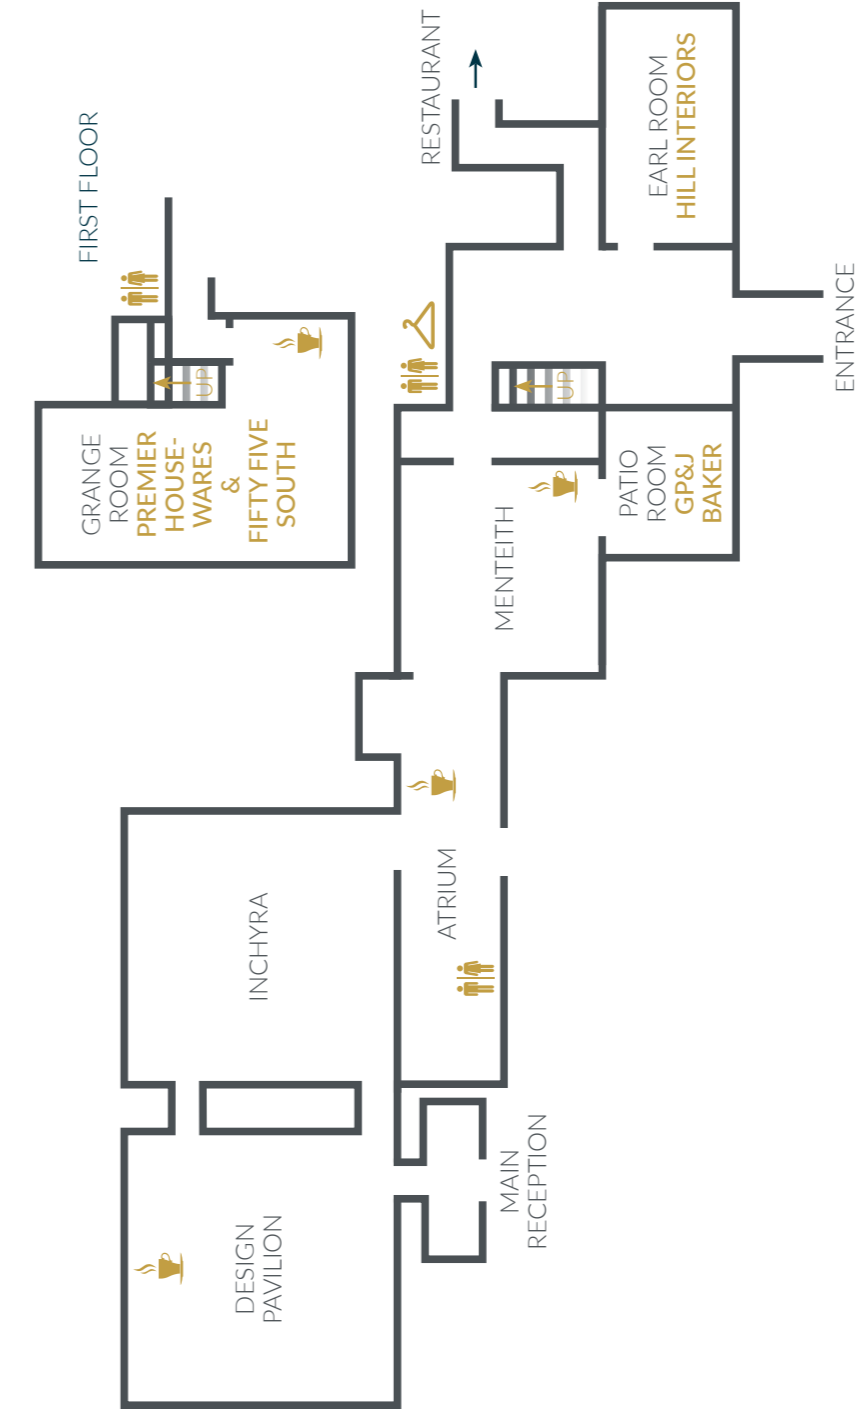

Thank you for supporting Strathcarron Hospice today

As an independent Hospice, we are very grateful for your support today. We support people across Forth Valley, Cumbernauld and Kilsyth living with a life limiting condition. We help to make every moment count for patients and their families, so that they can live well with their illness and make the most of the time they have, and when the time comes, to die well.

As well as In- Patient and Hospice@Home care, our highly skilled multidisciplinary teams include Nursing teams, Patient and Family Support (social work), Physiotherapists, Occupational Therapists, Pharmacist, Chaplains, Complementary Therapists, Consultants in Palliative Medicine and Specialty Doctors.

We are here for the community, because of the community support we receive. Every day we need to raise £16,637 to keep our services running, we really appreciate your donation today to help us meet this goal.