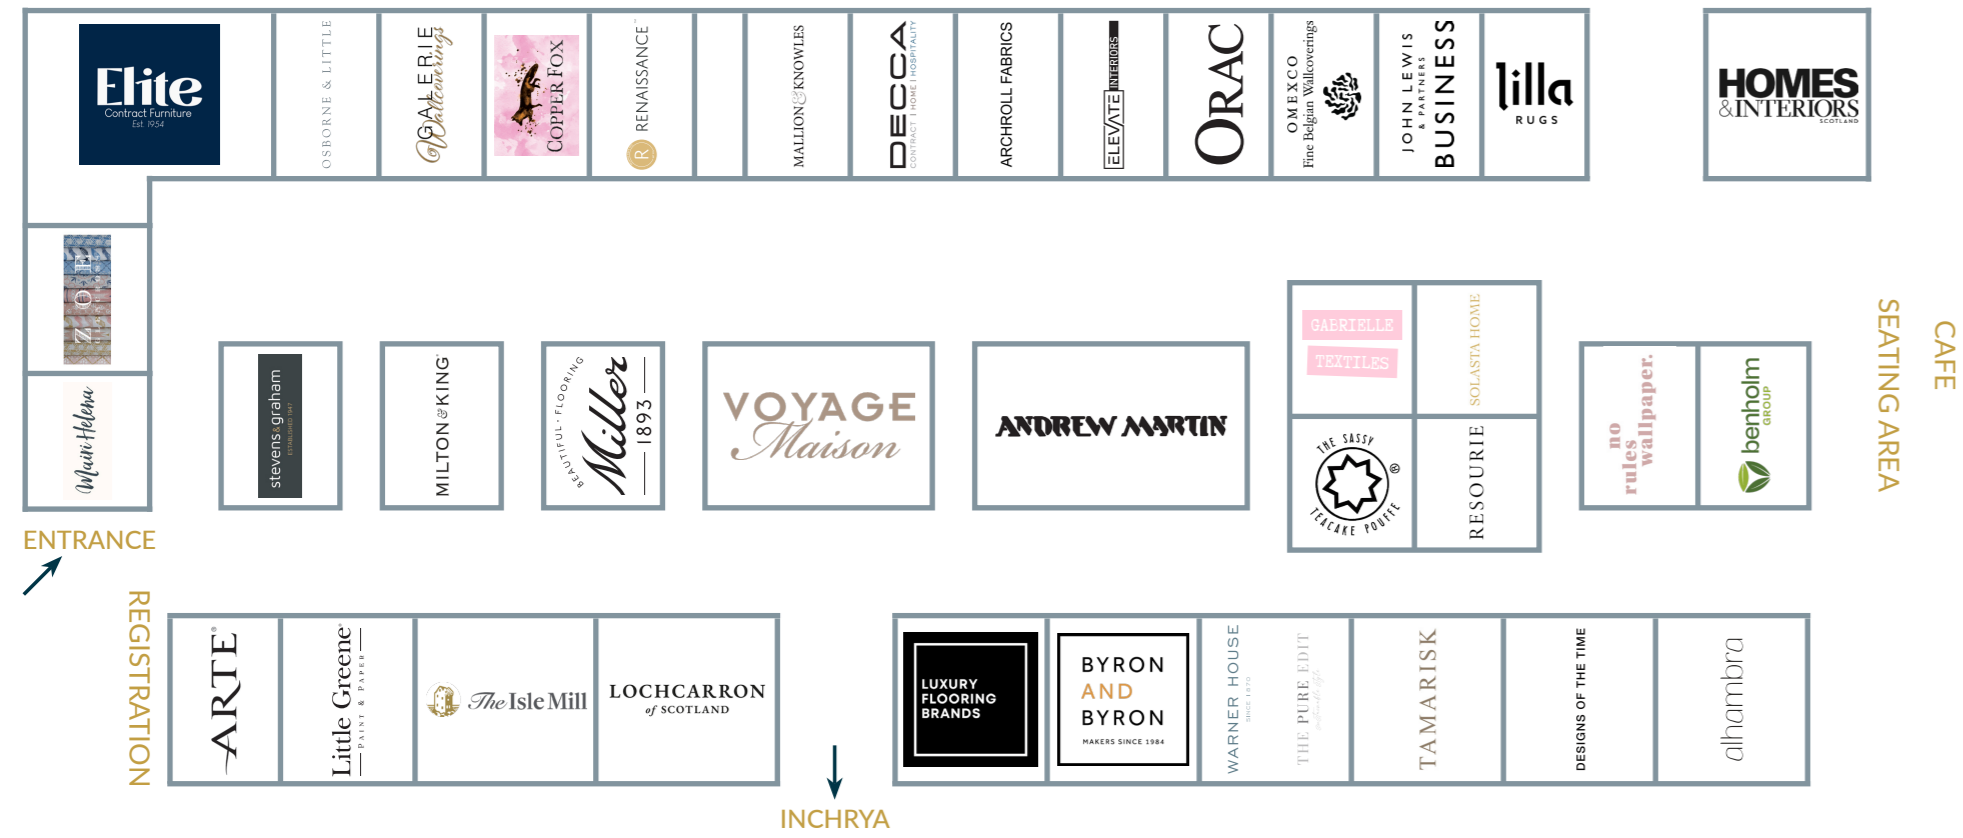

DESIGN PAVILION